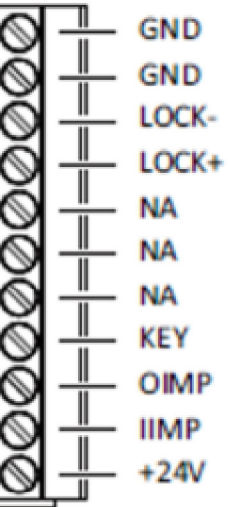

7 Control Unit

GND/OVDC/COMM
GND/OVDC/COMM
LOCK- (12/24vdc)
LOCK+ (12/24vdc)
NA
NA
NA
KEY Impulse/Activation
O IMP, Outer Impulse/Activation
I IMP, Inner Impulse/Activation
+24vdc